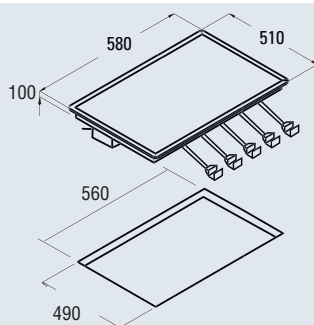

VITROCERAMIC
hob

604 HVP

FEATURES

COOKING AREAS:

High light 2 of \varnothing 140 of 1.2 kW
 2 of \varnothing 180 of 1.8 kW

TOTAL POWER: 6 kW

POWER REGULATOR: 9 levels

Dimensions in mm
Dimensions en mm

CODE CODE	MODEL MODÈLE	FINISH FINITION	DIMENSIONS DIMENSIONS
08071201	604 HVP	S/M / S/M	590 mm